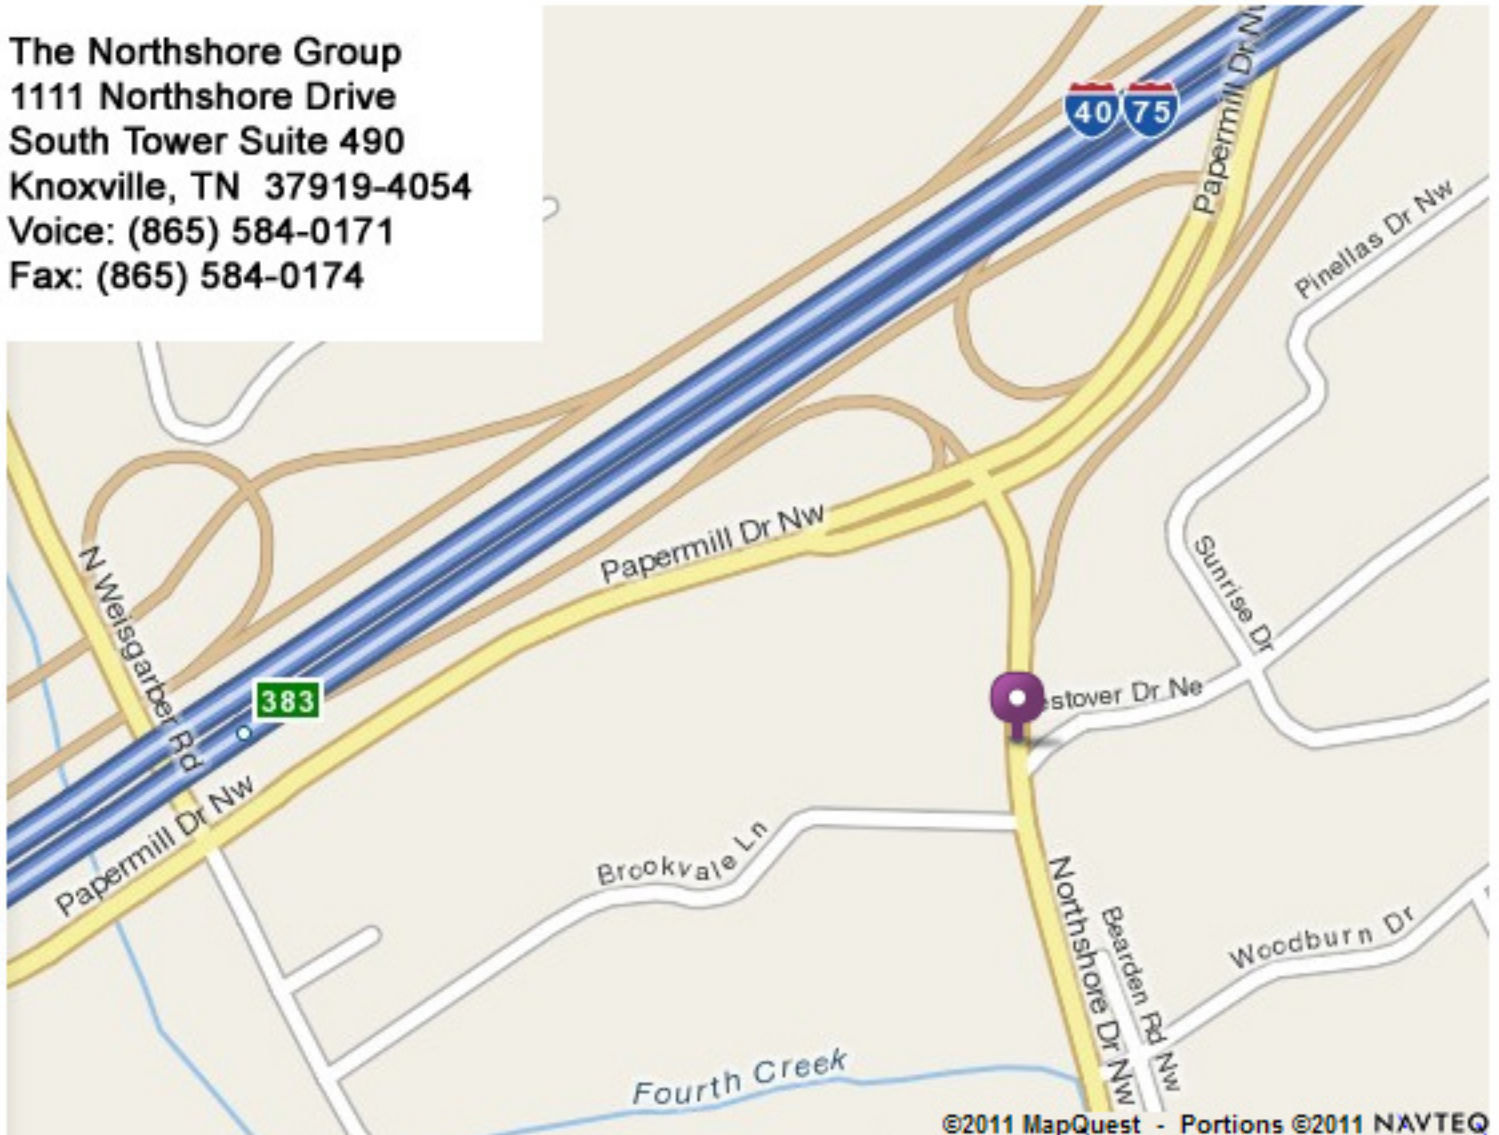

From the West of Papermill Drive

The Northshore Group
1111 Northshore Drive
South Tower Suite 490
Knoxville, TN 37919-4054
Voice: (865) 584-0171
Fax: (865) 584-0174

Take I-40 East.

You will see a sign reading "Exit 383 to PAPERMILL DR."

Bear right onto off-ramp at exit 383 to Northshore Dr.

Travel through the traffic light crossing Papermill Dr.

Go 0.14 miles to 1111 Northshore Dr.

Turn right at driveway into the Landmark Center.

The office is on the fourth floor (Suite S-490) of the South Tower.