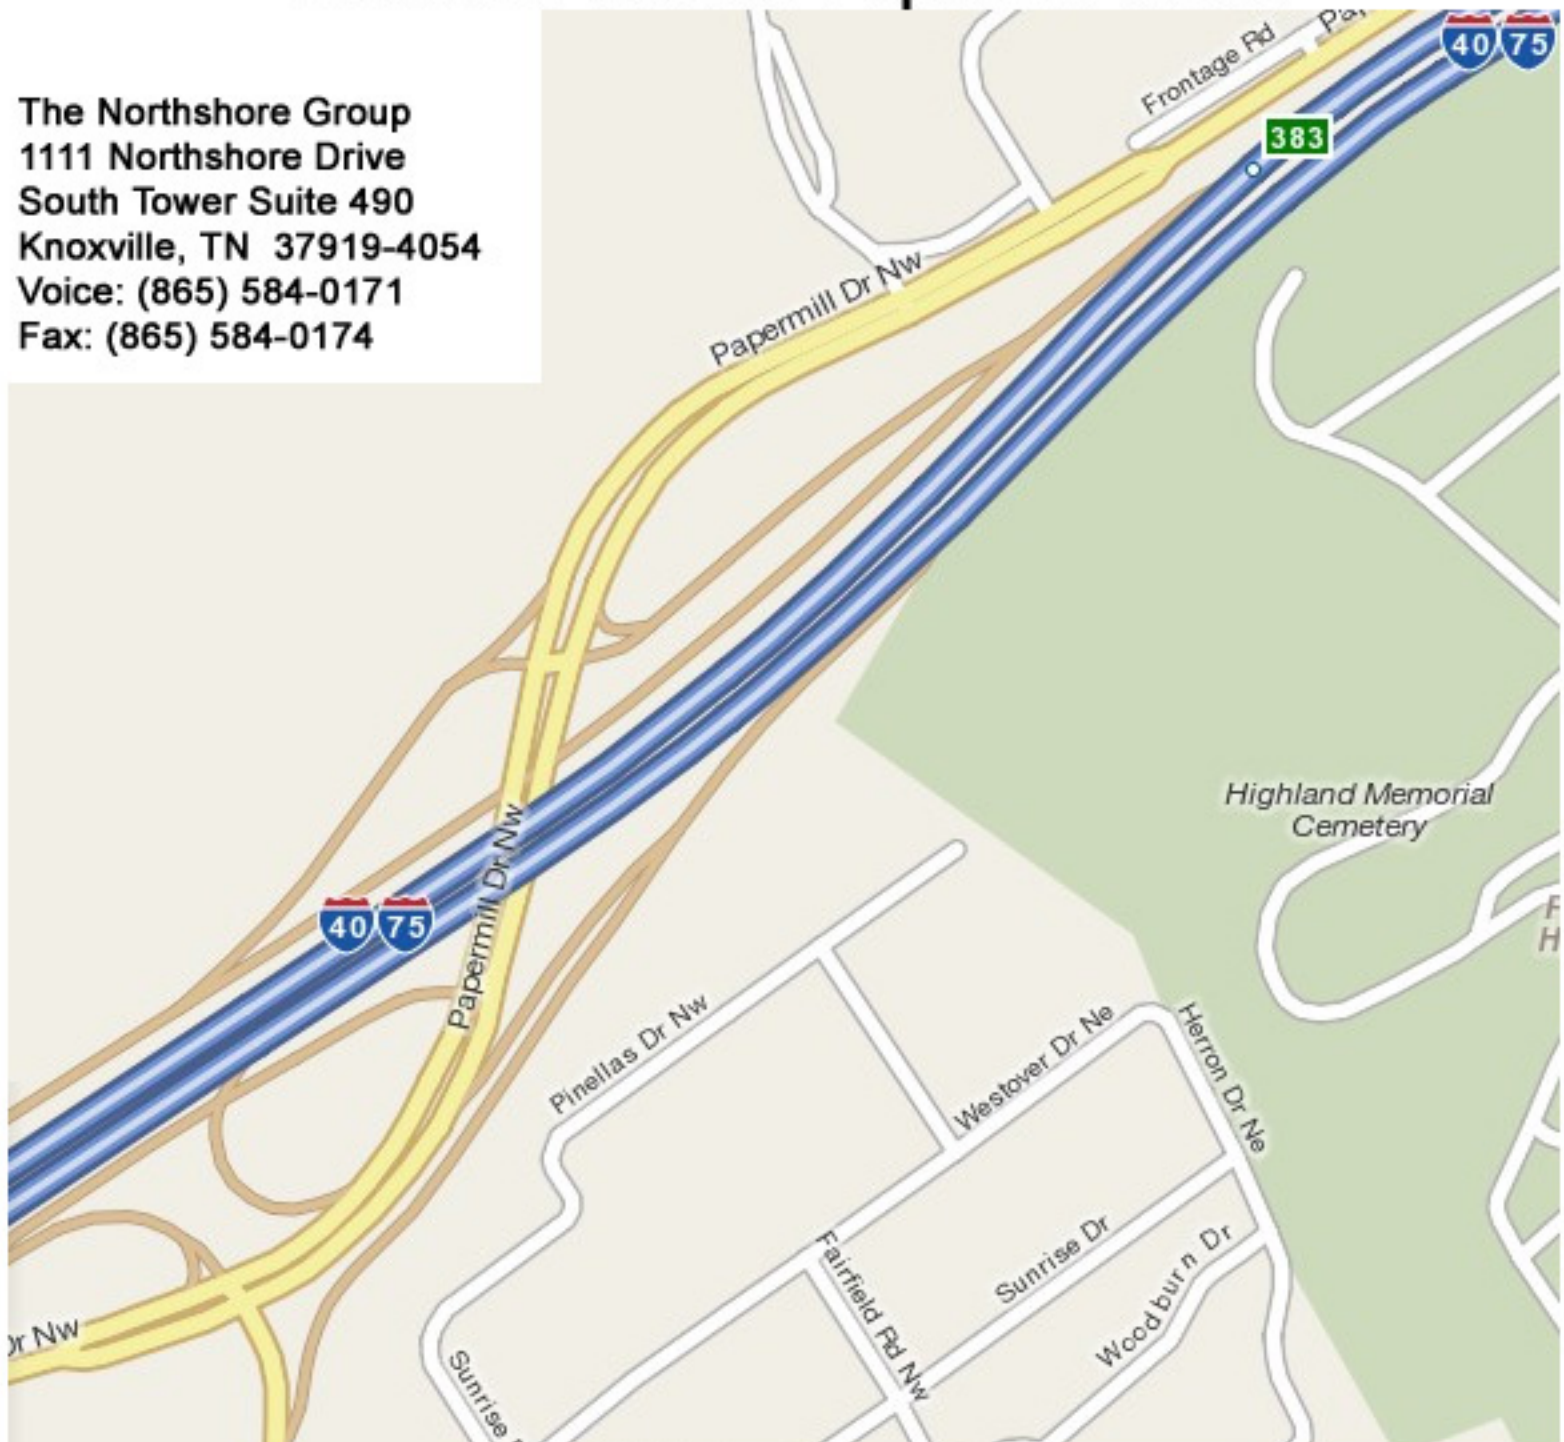

From the East of Papermill Drive

The Northshore Group
1111 Northshore Drive
South Tower Suite 490
Knoxville, TN 37919-4054
Voice: (865) 584-0171
Fax: (865) 584-0174

Take I-40 West.

You will see a sign reading "Exit 383 to PAPERMILL DR."

Bear right onto off-ramp at exit 383 to Papermill Dr.

Bear left onto Papermill Dr. and go for 0.30 miles to Northshore Dr.

Turn left onto Northshore Dr. and go for 0.14 miles.

Turn right at driveway into the Landmark Center.